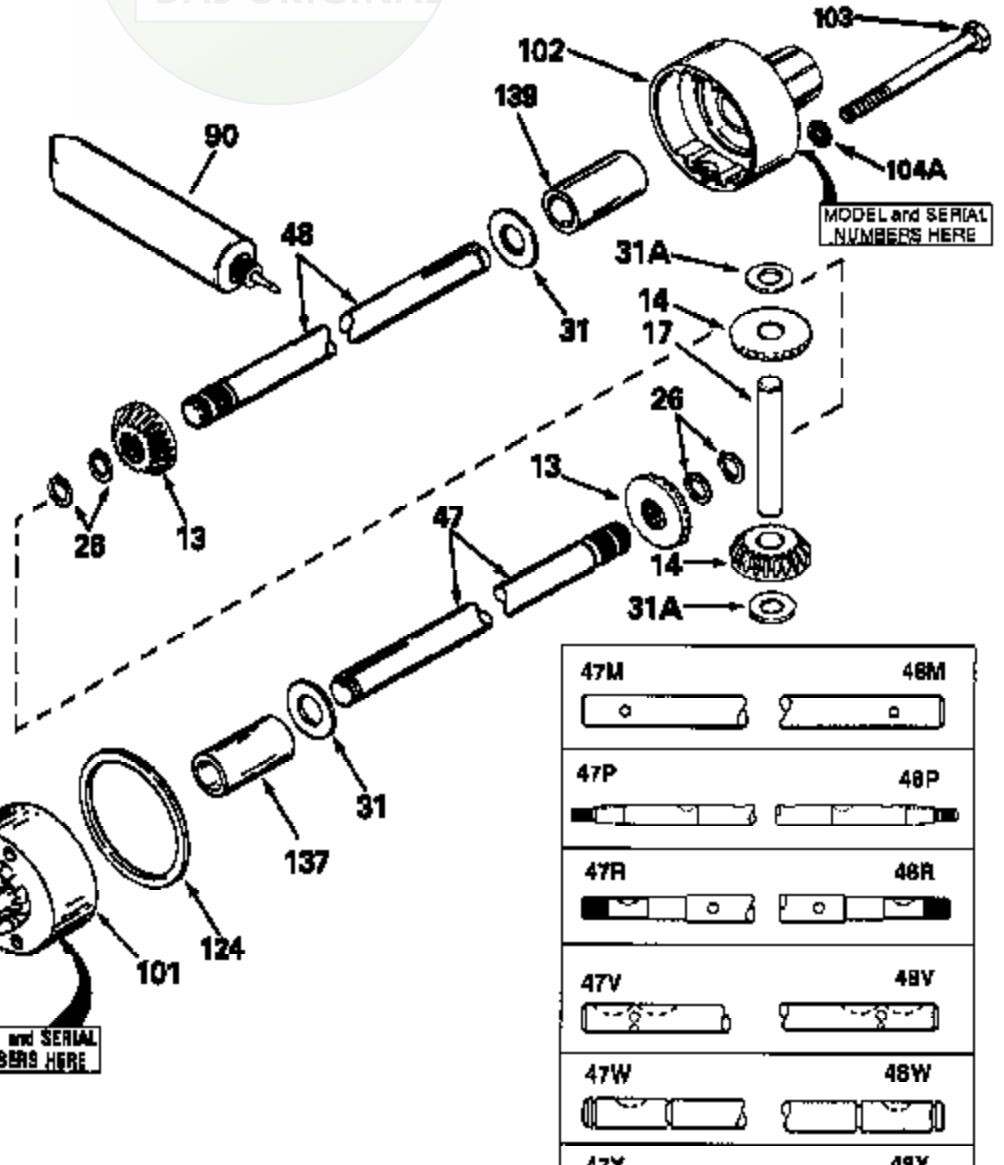

JOIST

SICHER IST DAS:
DAS ORIGINAL

47	48
47A	48A
47B	48B
47C	48C
47D	48D
47E	48E
47H	48H
47L	48L

47M	48M
47P	48P
47R	48R
47V	48V
47W	48W
47X	48X

Ref #	Part Number	Qty	Description
13	778067		Gear, Bevel (16 teeth)
14	778068		Gear, Pinion (16 teeth)
17	786040		Pin, Drive
26	788038		Ring, Retaining
31	780001		Washer (3/4" ID x 1-1/2" OD x 1/16" t hick)
31A	780096		Washer, Thrust
47E	774093		Axle (10-5/16" long)
48E	774092		Axle (14-3/4" long)
82	786043		Sprocket. No Teeth 54. O.D. 8.823
82	786051		Sprocket. No Teeth 60. O.D. 9.841
82	786070		Sprocket. No Teeth 48. O.D. 7.920
82	786041A		Sprocket. No Teeth 45. O.D. 7.389
82	786042	100-104	Sprocket. No Teeth 40. O.D. 6.650
90	788067B	Peerless	Grease (32 oz. bottle Bentonite greas e)
101	774073		Differential Carrier Hsg (Incl. 137)
102	774073		Differential Carrier Hsg (Incl. 139)
103	792041		Screw, 5/16-18 x 3-3/4"
104A	792061		Washer, Flat, 5/16"
104	792042		Nut, Lock, 5/16-18 (Use as required)
137	780077		Bushing (3/4" ID x 1-1/16" OD x 2-1/1 6" long)
139	780077		Bushing (3/4 ID x 1-1/16" OD x 2-1/16 " long)